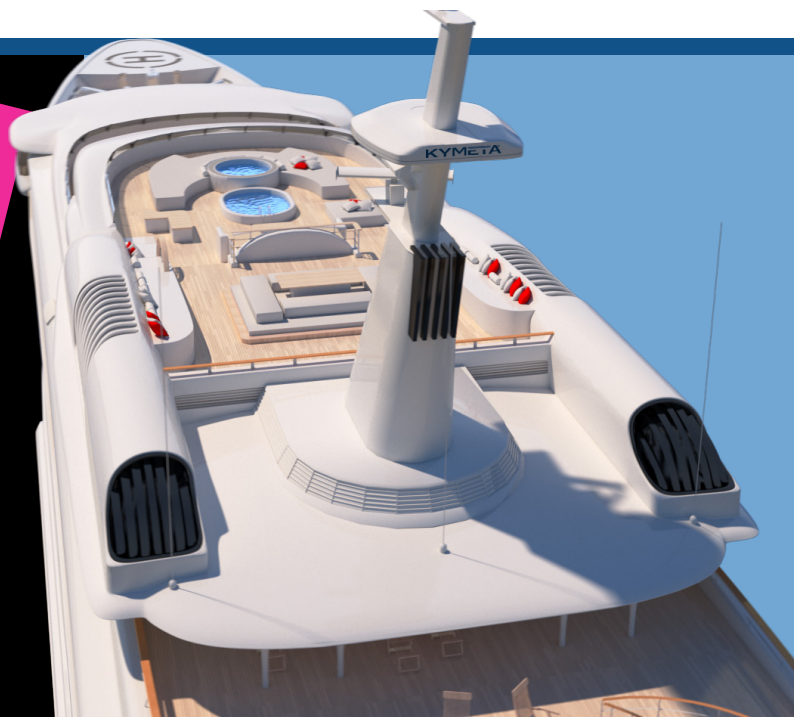

Kymeta mTenna technology will be commercially available in 2017

twitter.com/KymetaCorp | facebook.com/kymetacorp | instagram.com/kymeta | linkedin.com/company/kymeta-corporation
#NoDomes | Learn more: www.kymetacorp.com/nodomes | Call: +1.425.896.3700

KYMETA®

In partnership with

Panasonic

©2016 Kymeta Corporation. All rights reserved. Kymeta and mTenna are trademarks or registered trademarks of Kymeta Corporation in the U.S. and other countries. Other logos are trademarks of their respective organizations.